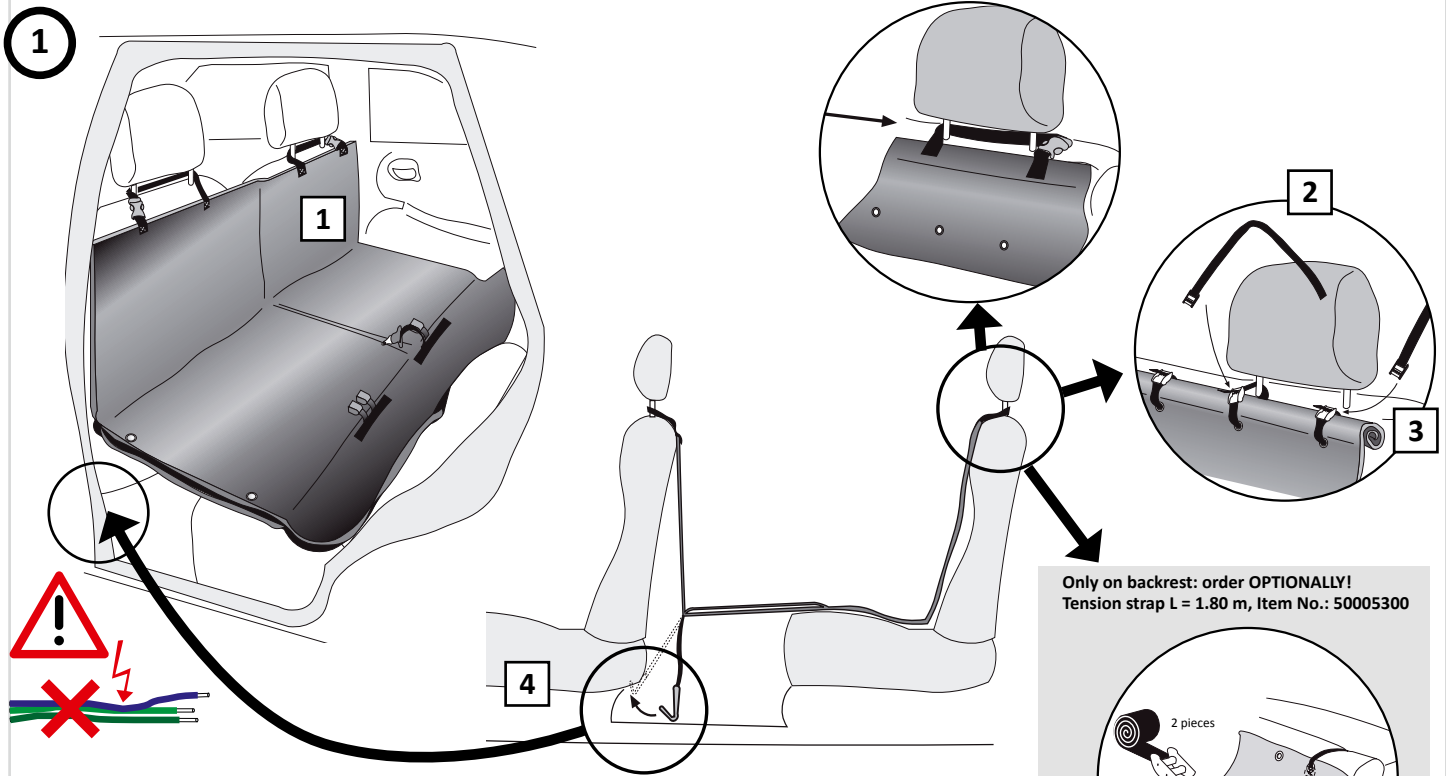

INSTALLATION INSTRUCTIONS

Product name BRIDGE

Product type Protective car blanket with foot space covering

Item No. 50999000

Attachment To the front and rear headrests/rear seat

Use For dog transport in automobiles

E-Mail info@kleinmetall.de

www.kleinmetall.de

**! Please read these instructions carefully and keep them in a safe place.
 ! Ensure your dog is properly secured before operating your vehicle!**

Parts

1. Protective blanket with reinforcement plate
2. 2 x long tension strap
3. 4 x short tension strap
4. 2 x metal hooks

2

4

3

Only on backrest: order **OPTIONALLY!**
 Tension strap L = 1.80 m, Item No.: 50005300

Safety notice: Always transport your dog on the rear seats and secure it properly - preferably behind the unoccupied front passenger seat!