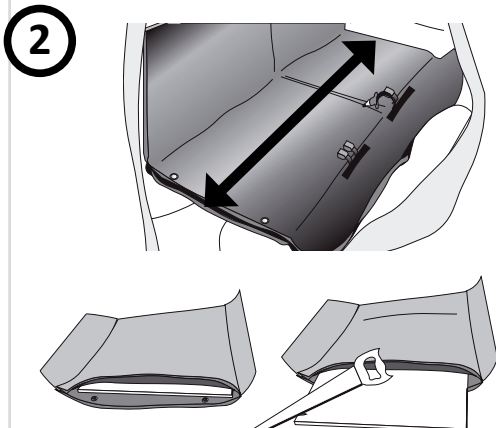

E-Mail info@kleinmetall.de

www.kleinmetall.de

**! Please read these instructions carefully and keep them in a safe place.
 ! Ensure your dog is properly secured before operating your vehicle!**

Parts

1. Protective blanket with reinforcement plate
2. 2 x long tension strap
3. 4 x short tension strap
4. 2 x metal hooks

2

4

3

Only on backrest: order **OPTIONALLY!**
 Tension strap L = 1.80 m, Item No.: 50005300

Safety notice: Always transport your dog on the rear seats and secure it properly - preferably behind the unoccupied front passenger seat!